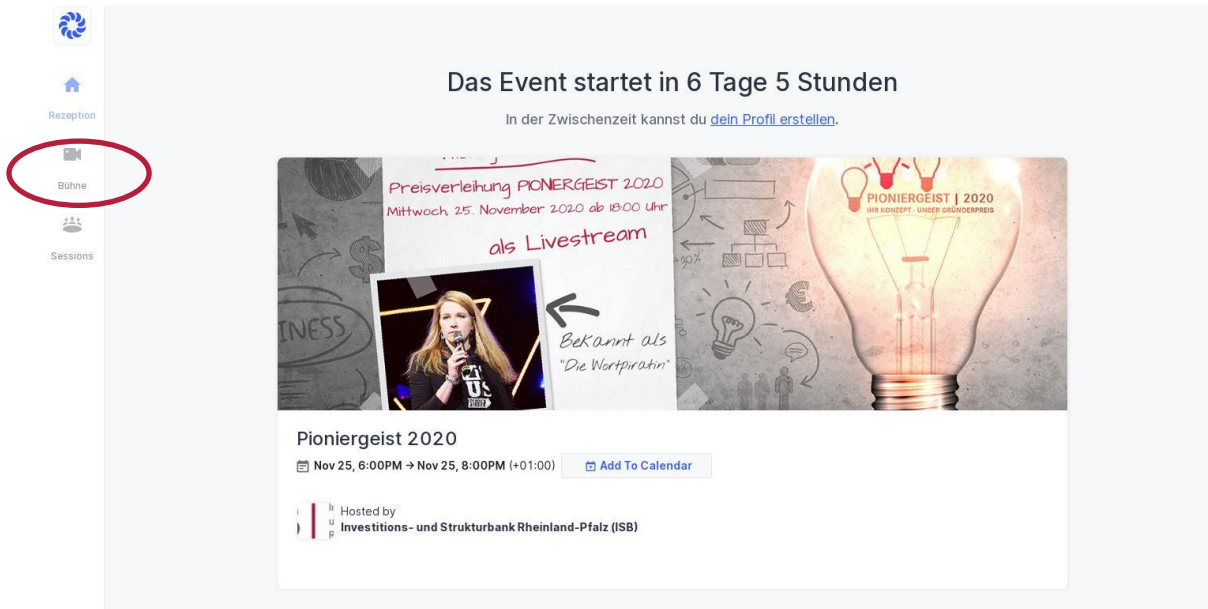

Wenn Sie sich **ausloggen** möchten, können Sie dies über die Schaltfläche oben rechts neben Ihren Anfangsbuchstaben.